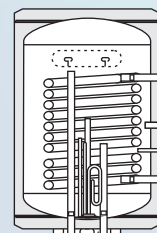

Storage tank made of low-carbon steel with titanium enamel

Two magnesium anodes for cathodic corrosion protection in accordance to DIN 4753-6 in all enameled models

Electric heating element

Temperature indicator

Two-stage thermal protection and a pressure relief valve with 8 bar setting ensure safe operation

model BB S1

model BB S1 M

model BB S2

model BB

model BB - horizontal

Technical specification:

Model		BB 80	BB 100	BB 120	BB 150	BB 200
Volume	l	80	100	120	150	200
Height H	mm	640	770	900	1040	1310
Diameter D	mm	ø 520	ø 520	ø 520	ø 520	ø 520
Operating pressure / max. temperature	bar/°C	8/95	8/95	8/95	8/95	8/95
Testing pressure of tank	bar	13	13	13	13	13
Thermal indicator		✓	✓	✓	✓	✓
Anode protector		✓	✓	✓	✓	✓
Heating element wattage	kW	2/3	2/3	2/3	2/3	2/3
Cold water inlet	G	R $\frac{1}{2}$ " ⁰ ₍₆₅₎	R $\frac{1}{2}$ " ⁰ ₍₆₅₎	R $\frac{1}{2}$ " ⁰ ₍₆₅₎	R $\frac{1}{2}$ " ⁰ ₍₆₅₎	R $\frac{3}{4}$ " ¹⁵⁰ ₍₆₅₎
Recirculation	C	-	-	-	-	R $\frac{3}{4}$ " ⁷³³ ₍₂₆₀₎
Hot water outlet	E	R $\frac{1}{2}$ " ⁰ ₍₄₅₅₎	R $\frac{1}{2}$ " ⁰ ₍₄₅₅₎	R $\frac{1}{2}$ " ⁰ ₍₄₅₅₎	R $\frac{1}{2}$ " ⁰ ₍₄₅₅₎	R $\frac{3}{4}$ " ⁰ ₍₄₅₅₎
Dimension W	mm	120	120	120	120	-
Dimension X	mm	(230)	(360)	(490)	(630)	(900)
Dimension P	mm	230	230	255	270	-
Dimension Z	mm	240 (240)	240 (240)	240 (240)	240 (240)	240 (240)
Weight Enameled/CrNi	kg	55/41	61/46	70/52	80/60	84/71