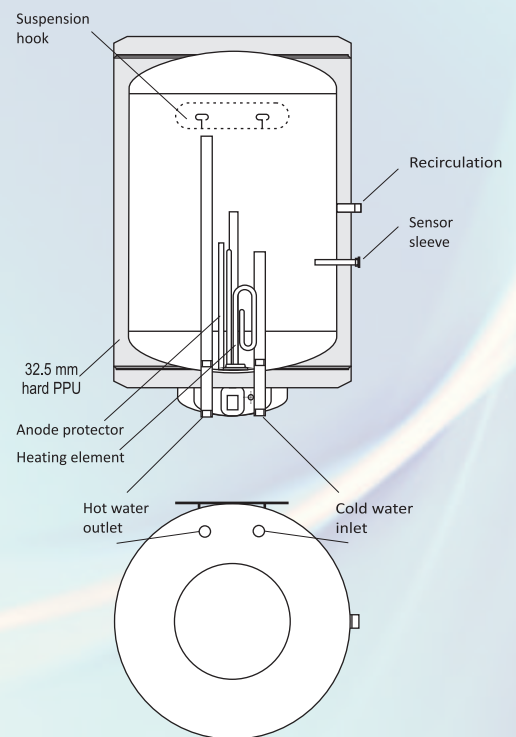

Storage tank made of low-carbon steel with titanium enamel

Two magnesium anodes for cathodic corrosion protection in accordance to DIN 4753-6 in all enameled models

Electric heating element

Temperature indicator

Two-stage thermal protection and a pressure relief valve with 8 bar setting ensure safe operation

model BB S1

model BB S1 M

model BB S2

model BB

model BB - horizontal

Technical specification:

Model		BB 80	BB 100	BB 120	BB 150	BB 200
Volume	l	80	100	120	150	200
Height H	mm	640	770	900	1040	1310
Diameter D	mm	ø 520	ø 520	ø 520	ø 520	ø 520
Operating pressure / max. temperature	bar/°C	8/95	8/95	8/95	8/95	8/95
Testing pressure of tank	bar	13	13	13	13	13
Thermal indicator		✓	✓	✓	✓	✓
Anode protector		✓	✓	✓	✓	✓
Heating element wattage	kW	2/3	2/3	2/3	2/3	2/3
Cold water inlet	G	R $\frac{1}{2}$ " ⁰ ₍₆₅₎	R $\frac{1}{2}$ " ⁰ ₍₆₅₎	R $\frac{1}{2}$ " ⁰ ₍₆₅₎	R $\frac{1}{2}$ " ⁰ ₍₆₅₎	R $\frac{3}{4}$ " ¹⁵⁰ ₍₆₅₎
Recirculation	C	-	-	-	-	R $\frac{3}{4}$ " ⁷³³ ₍₂₆₀₎
Hot water outlet	E	R $\frac{1}{2}$ " ⁰ ₍₄₅₅₎	R $\frac{1}{2}$ " ⁰ ₍₄₅₅₎	R $\frac{1}{2}$ " ⁰ ₍₄₅₅₎	R $\frac{1}{2}$ " ⁰ ₍₄₅₅₎	R $\frac{3}{4}$ " ⁰ ₍₄₅₅₎
Dimension W	mm	120	120	120	120	-
Dimension X	mm	(230)	(360)	(490)	(630)	(900)
Dimension P	mm	230	230	255	270	-
Dimension Z	mm	240 (240)	240 (240)	240 (240)	240 (240)	240 (240)
Weight Enameled/CrNi	kg	55/41	61/46	70/52	80/60	84/71