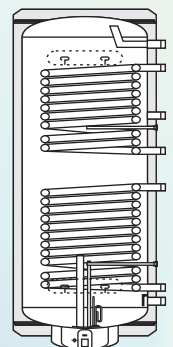

Storage tank made of low-carbon steel with titanium enamel

Two magnesium anodes for cathodic corrosion protection in accordance to DIN 4753-6 in all enameled models

Electric heating element

Temperature indicator

Two-stage thermal protection and a pressure relief valve with 8 bar setting ensure safe operation

model BB S1

model BB S1 M

model BB S2

model BB

model BB - horizontal

Technical specification:

Model		BB 80	BB 100	BB 120	BB 150	BB 200
Volume	l	80	100	120	150	200
Height H	mm	640	770	900	1040	1310
Diameter D	mm	ø 520	ø 520	ø 520	ø 520	ø 520
Operating pressure / max. temperature	bar/°C	8/95	8/95	8/95	8/95	8/95
Testing pressure of tank	bar	13	13	13	13	13
Thermal indicator		✓	✓	✓	✓	✓
Anode protector		✓	✓	✓	✓	✓
Heating element wattage	kW	2/3	2/3	2/3	2/3	2/3
Cold water inlet	G	R $\frac{1}{2}$ " ⁰ ₍₆₅₎	R $\frac{1}{2}$ " ⁰ ₍₆₅₎	R $\frac{1}{2}$ " ⁰ ₍₆₅₎	R $\frac{1}{2}$ " ⁰ ₍₆₅₎	R $\frac{3}{4}$ " ¹⁵⁰ ₍₆₅₎
Recirculation	C	-	-	-	-	R $\frac{3}{4}$ " ⁷³³ ₍₂₆₀₎
Hot water outlet	E	R $\frac{1}{2}$ " ⁰ ₍₄₅₅₎	R $\frac{1}{2}$ " ⁰ ₍₄₅₅₎	R $\frac{1}{2}$ " ⁰ ₍₄₅₅₎	R $\frac{1}{2}$ " ⁰ ₍₄₅₅₎	R $\frac{3}{4}$ " ⁰ ₍₄₅₅₎
Dimension W	mm	120	120	120	120	-
Dimension X	mm	(230)	(360)	(490)	(630)	(900)
Dimension P	mm	230	230	255	270	-
Dimension Z	mm	240 (240)	240 (240)	240 (240)	240 (240)	240 (240)
Weight Enameled/CrNi	kg	55/41	61/46	70/52	80/60	84/71