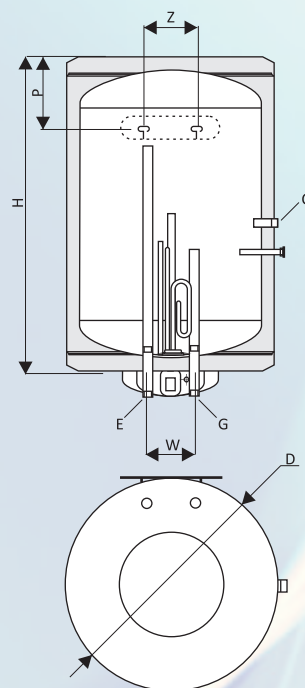

Storage tank made of low-carbon steel with titanium enamel

Two magnesium anodes for cathodic corrosion protection in accordance to DIN 4753-6 in all enameled models

Electric heating element

Temperature indicator

Two-stage thermal protection and a pressure relief valve with 8 bar setting ensure safe operation

model BB S1

model BB S1 M

model BB S2

model BB

model BB - horizontal

Technical specification:

Model		BB 80	BB 100	BB 120	BB 150	BB 200
Volume	l	80	100	120	150	200
Height H	mm	640	770	900	1040	1310
Diameter D	mm	ø 520	ø 520	ø 520	ø 520	ø 520
Operating pressure / max. temperature	bar/°C	8/95	8/95	8/95	8/95	8/95
Testing pressure of tank	bar	13	13	13	13	13
Thermal indicator		✓	✓	✓	✓	✓
Anode protector		✓	✓	✓	✓	✓
Heating element wattage	kW	2/3	2/3	2/3	2/3	2/3
Cold water inlet	G	R $\frac{1}{2}$ " ⁰ ₍₆₅₎	R $\frac{1}{2}$ " ⁰ ₍₆₅₎	R $\frac{1}{2}$ " ⁰ ₍₆₅₎	R $\frac{1}{2}$ " ⁰ ₍₆₅₎	R $\frac{3}{4}$ " ¹⁵⁰ ₍₆₅₎
Recirculation	C	-	-	-	-	R $\frac{3}{4}$ " ⁷³³ ₍₂₆₀₎
Hot water outlet	E	R $\frac{1}{2}$ " ⁰ ₍₄₅₅₎	R $\frac{1}{2}$ " ⁰ ₍₄₅₅₎	R $\frac{1}{2}$ " ⁰ ₍₄₅₅₎	R $\frac{1}{2}$ " ⁰ ₍₄₅₅₎	R $\frac{3}{4}$ " ⁰ ₍₄₅₅₎
Dimension W	mm	120	120	120	120	-
Dimension X	mm	(230)	(360)	(490)	(630)	(900)
Dimension P	mm	230	230	255	270	-
Dimension Z	mm	240 (240)	240 (240)	240 (240)	240 (240)	240 (240)
Weight Enameled/CrNi	kg	55/41	61/46	70/52	80/60	84/71