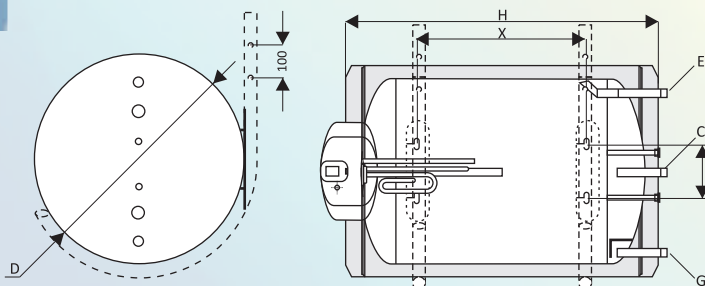

Two-stage thermal protection and a pressure relief valve with 8 bar setting ensure safe operation

model BB S1

model BB S1 M

model BB S2

model BB

model BB - horizontal

Technical specification:

Model		BB 80	BB 100	BB 120	BB 150	BB 200
Volume	l	80	100	120	150	200
Height H	mm	640	770	900	1040	1310
Diameter D	mm	ø 520	ø 520	ø 520	ø 520	ø 520
Operating pressure / max. temperature	bar/°C	8/95	8/95	8/95	8/95	8/95
Testing pressure of tank	bar	13	13	13	13	13
Thermal indicator		✓	✓	✓	✓	✓
Anode protector		✓	✓	✓	✓	✓
Heating element wattage	kW	2/3	2/3	2/3	2/3	2/3
Cold water inlet	G	R $\frac{1}{2}$ " ⁰ ₍₆₅₎	R $\frac{1}{2}$ " ⁰ ₍₆₅₎	R $\frac{1}{2}$ " ⁰ ₍₆₅₎	R $\frac{1}{2}$ " ⁰ ₍₆₅₎	R $\frac{3}{4}$ " ¹⁵⁰ ₍₆₅₎
Recirculation	C	-	-	-	-	R $\frac{3}{4}$ " ⁷³³ ₍₂₆₀₎
Hot water outlet	E	R $\frac{1}{2}$ " ⁰ ₍₄₅₅₎	R $\frac{1}{2}$ " ⁰ ₍₄₅₅₎	R $\frac{1}{2}$ " ⁰ ₍₄₅₅₎	R $\frac{1}{2}$ " ⁰ ₍₄₅₅₎	R $\frac{3}{4}$ " ⁰ ₍₄₅₅₎
Dimension W	mm	120	120	120	120	-
Dimension X	mm	(230)	(360)	(490)	(630)	(900)
Dimension P	mm	230	230	255	270	-
Dimension Z	mm	240 (240)	240 (240)	240 (240)	240 (240)	240 (240)
Weight Enameled/CrNi	kg	55/41	61/46	70/52	80/60	84/71