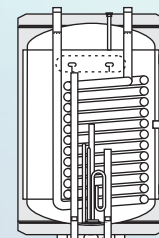

Storage tank made of low-carbon steel with titanium enamel

Two magnesium anodes for cathodic corrosion protection in accordance to DIN 4753-6 in all enameled models

Electric heating element

Temperature indicator

Two-stage thermal protection and a pressure relief valve with 8 bar setting ensure safe operation

model BB S1

model BB S1 M

model BB S2

model BB

model BB - horizontal

Technical specification:

Model		BB 80	BB 100	BB 120	BB 150	BB 200
Volume	l	80	100	120	150	200
Height H	mm	640	770	900	1040	1310
Diameter D	mm	ø 520	ø 520	ø 520	ø 520	ø 520
Operating pressure / max. temperature	bar/°C	8/95	8/95	8/95	8/95	8/95
Testing pressure of tank	bar	13	13	13	13	13
Thermal indicator		✓	✓	✓	✓	✓
Anode protector		✓	✓	✓	✓	✓
Heating element wattage	kW	2/3	2/3	2/3	2/3	2/3
Cold water inlet	G	R $\frac{1}{2}$ " ⁰ ₍₆₅₎	R $\frac{1}{2}$ " ⁰ ₍₆₅₎	R $\frac{1}{2}$ " ⁰ ₍₆₅₎	R $\frac{1}{2}$ " ⁰ ₍₆₅₎	R $\frac{3}{4}$ " ¹⁵⁰ ₍₆₅₎
Recirculation	C	-	-	-	-	R $\frac{3}{4}$ " ⁷³³ ₍₂₆₀₎
Hot water outlet	E	R $\frac{1}{2}$ " ⁰ ₍₄₅₅₎	R $\frac{1}{2}$ " ⁰ ₍₄₅₅₎	R $\frac{1}{2}$ " ⁰ ₍₄₅₅₎	R $\frac{1}{2}$ " ⁰ ₍₄₅₅₎	R $\frac{3}{4}$ " ⁰ ₍₄₅₅₎
Dimension W	mm	120	120	120	120	-
Dimension X	mm	(230)	(360)	(490)	(630)	(900)
Dimension P	mm	230	230	255	270	-
Dimension Z	mm	240 (240)	240 (240)	240 (240)	240 (240)	240 (240)
Weight Enameled/CrNi	kg	55/41	61/46	70/52	80/60	84/71